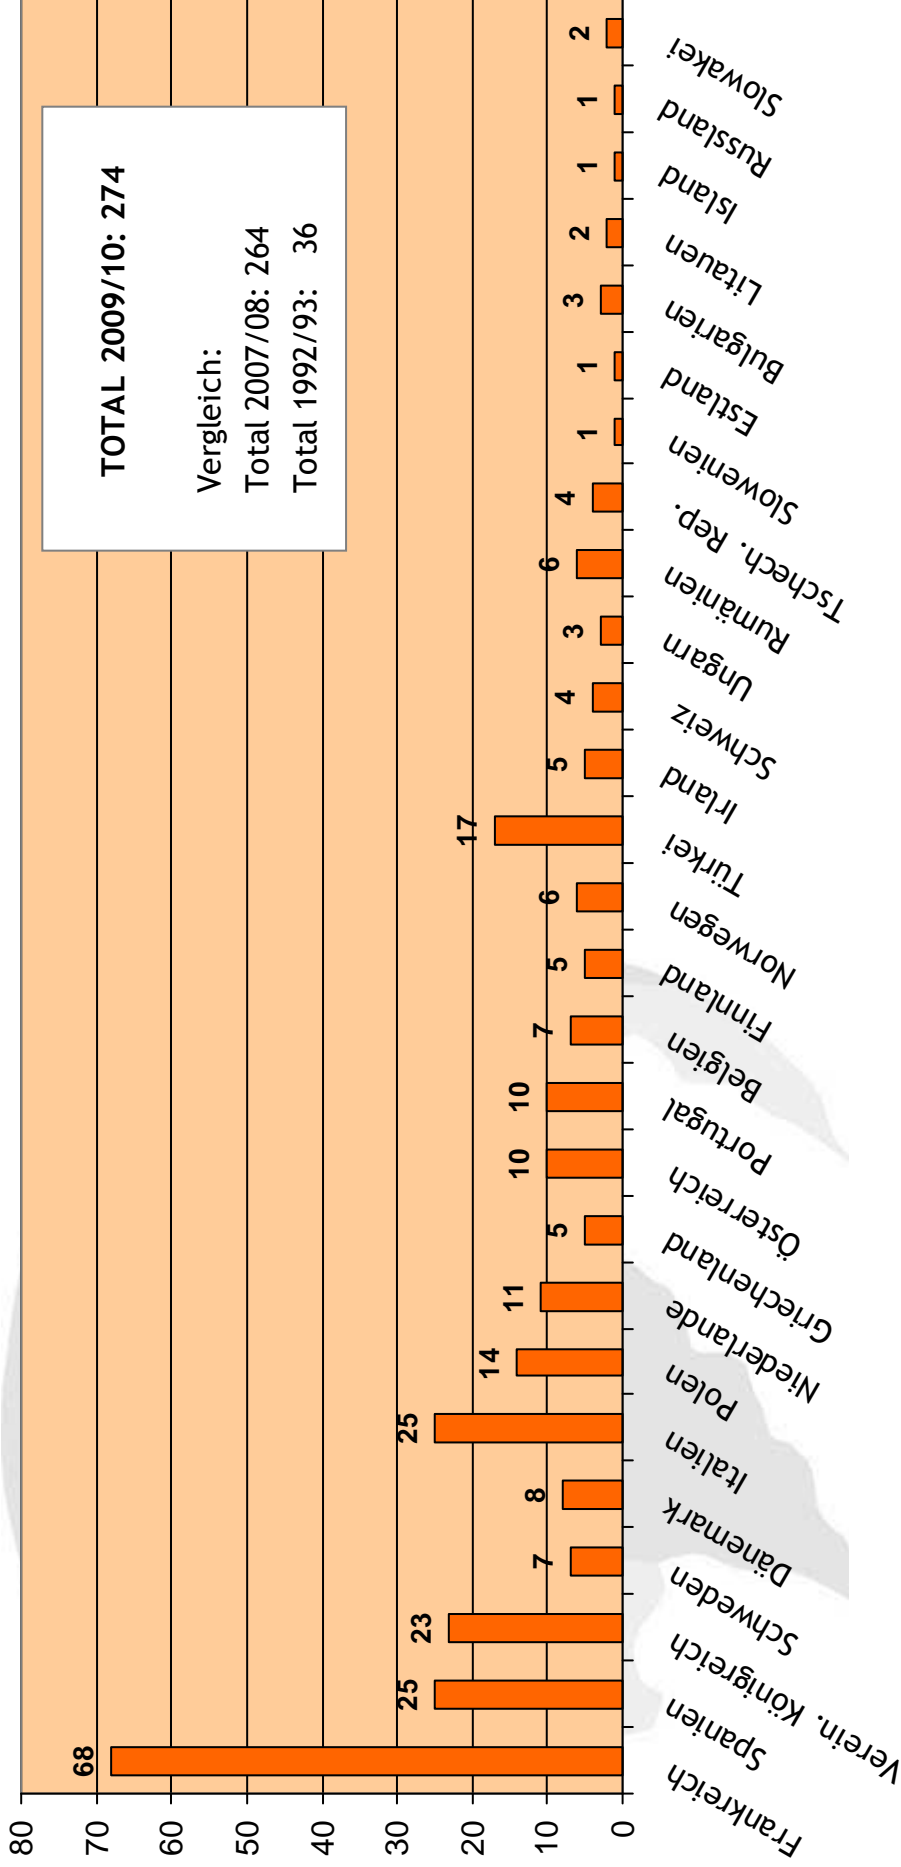

ERASMUS-PARTNERS