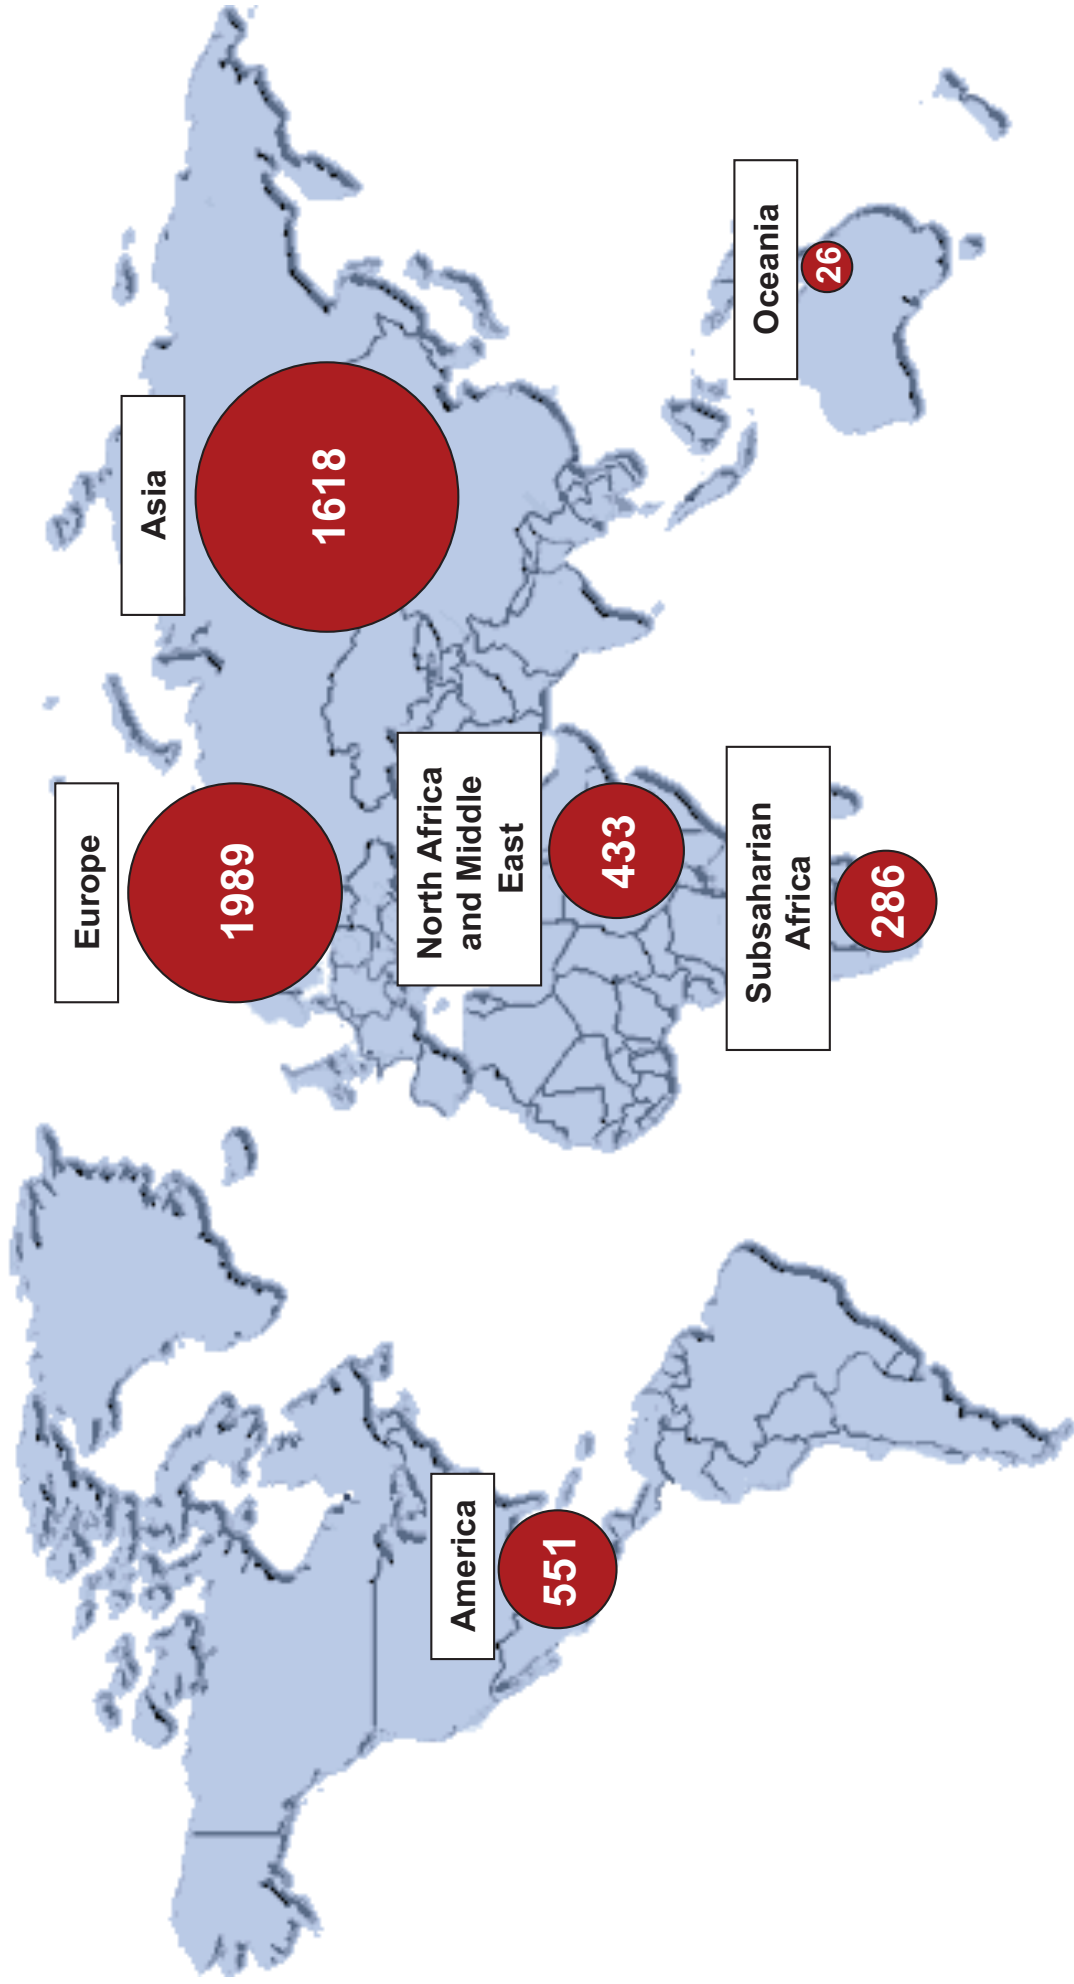

**International students**

**5923**

**Alexander-von-Humboldt-Scholarship holders p.a.**

**37**

# International Cooperation and Exchange Programs

Cities with partner universities

# International Alumni Network

The President  
Foreign Relations

Worldwide 4.903 contacts in 133 countries

# ERASMUS-PARTNERS

- Spain
- France
- UK
- Sweden
- Poland
- Turkey
- ...